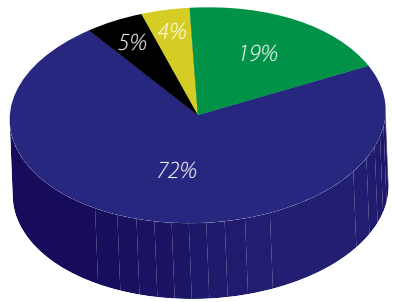

Ethnic Breakdown of Children Served in 2008

- Caucasian 72%
- African American 19%
- Hispanic 5%
- Other 4%

10 children were on the Northeast Region waiting list at the end of 2008.