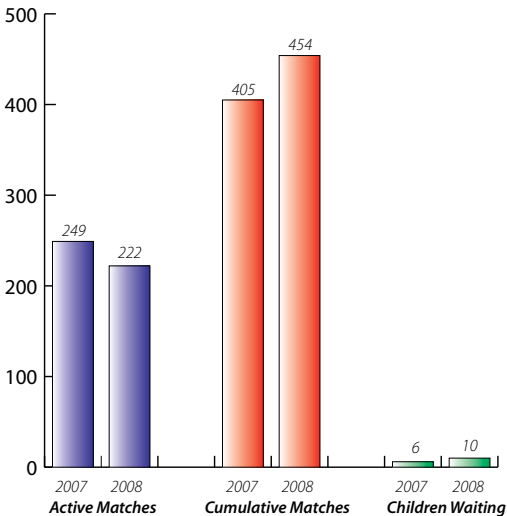

Regional Program Statistics (as of 12/31/2008)